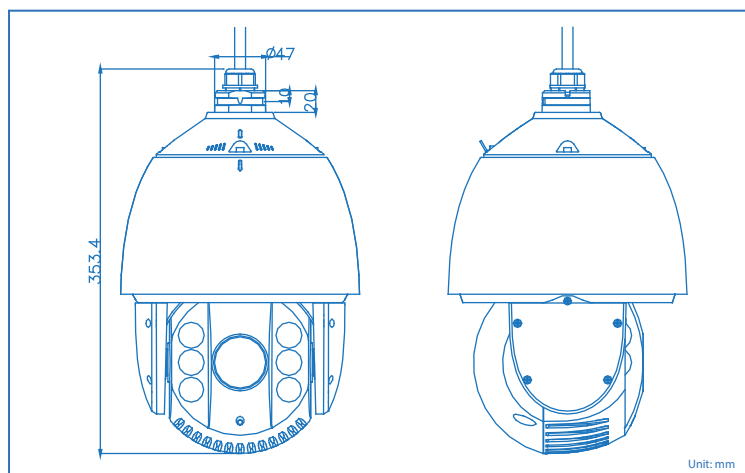

Camera Model	VS7355
Features (Continued)	
Supported Image Compressions	H.264/MPEG-4
Audio Compression	G.711u / G.711a / G.726
Audio Mode	OFF / Audio input / Audio output
Protocols	TCP/IP, HTTP, DHCP, DNS, RTP / RTCP, PPPoE (FTP, SMTP, NTP, SNMP optional)
No. of Users	Up to 6 simultaneous user
Dual Stream	Supported
Mini SD Card	Supports Manual / Alarm REC, up to 32GB
User Levels	Administrator, Camera control, Live view only
Security Measures	User (ID and PW), Host (MAC address)
Camera Control	Pan/Tilt, Zoom, Focus via mouse from VMS Software
Network Storage	NAS – Network Storage Compatible
Date & Time Display	Multiple International Format
Presets Namings	Individual via VMS Software
RS-485 Protocols	Videoteknika proprietary, Pelco-P, Pelco-D

Environmental

Operating Temperature	-30 °C ~ 65 °C (-22 °F ~ 149 °F)

Electrical

Input Voltage	24 VAC / (Optional) PoE+
Power Consumption	Max. 30W/21W (IR On / Off)

Physical

Dimensions	8.66 x 13.91 in. (220 x 353.4 mm)
Weatherproof Rating	IP66 rated
Weight	5.5kg (12.13lbs)

Regulatory Certifications	FCC, CE, C-TICK, UL

Dimensional Diagrams