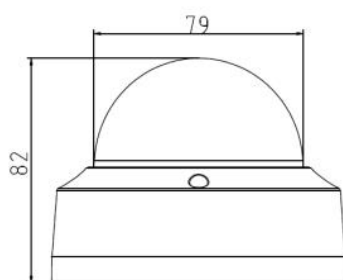

Specifications

Camera Model	VD7674W
Features	
Image Sensor	1/3" Progressive Scan CMOS
Min. Illumination	0 Lux with IR LED's On
Shutter time	1/3s ~1/10,000s
Lens	2.8mm @ F1.4, Angle of view: 98°
IR Range	30 metres
Lens Mount	φ14
Iris Mode	Fixed Iris
Adjustment Range	Pan: 0°~355°, Tilt: 0°~75°
Day and Night	IR cut filter with auto switch
System Compatibility	ONVIF, PSIA, CGI
Video Compression	H.264/MJPEG/H.264+
Bit Rate	256 Kbps ~ 16 Mbps
Dual Stream	Yes
Max. Image Resolution	2688 x 1520
Frame Rate	50 Hz: 20 fps (2688 x 1520), 25 fps (1920 x 1080) 60 Hz: 20 fps (2688 x 1520), 30 fps (1920 x 1080)
Local Storage	Built-in SD/SDHC slot, up to 128 GB
Ethernet Port	1x RJ45 10M / 100M Ethernet port
Wide Dynamic Range	120dB WDR
Misc Configurations	3D-DNR, BLC, ROI

Dimensional Diagrams

IP Video Surveillance

VD7674W(WDR) Dome Camera

4MP Full HD 1080p

Ordering Information

Camera Model	Camera Details
VD7674W	4MP (2688 x 1520), Full HD 1080p Real Time IP Dome, True Day & Night (ICR), Fixed 2.8 mm Lens, PoE, 120dB WDR, WiFi, Dual Stream, 3-Axis, Vandal Proof, (VMS, Mobile & NAS Network Storage Support), SD Card support.