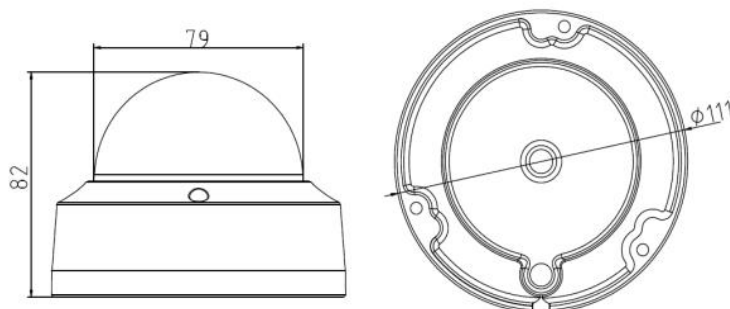

Typical Camera Locations	VD7674
Retail	Yes
Banking	Yes
Airports	Yes
Medical	Yes
Parking garages	Yes
Domestic	Yes
Corporate	Yes
Government	Yes
Common Areas	Yes

Specifications

Camera Model	VD7674
Features	
Image Sensor	1/3" Progressive Scan CMOS
Min. Illumination	0 Lux with IR LED's On
Shutter time	1/3s ~ 1/10,000s
Lens	2.8mm @ F1.4, Angle of view: 98°
IR Range	30 metres
Lens Mount	φ14
Iris Mode	Fixed Iris
Adjustment Range	Pan: 0°~355°, Tilt: 0°~75°
Day and Night	IR cut filter with auto switch
System Compatibility	ONVIF, PSIA, CGI
Video Compression	H.264/MJPEG/H.264+
Bit Rate	256 Kbps ~ 16 Mbps
Dual Stream	Yes
Max. Image Resolution	2688 x 1520
Frame Rate	50 Hz: 20 fps (2688 x 1520), 25 fps (1920 x 1080) 60 Hz: 20 fps (2688 x 1520), 30 fps (1920 x 1080)
Local Storage	Built-in SD/SDHC slot, up to 128 GB
Ethernet Port	1x RJ45 10M / 100M Ethernet port
Wide Dynamic Range	120dB WDR
Misc Configurations	3D-DNR, BLC, ROI

Environmental	
Operating Temperature	-30 °C ~ 60 °C [-22 °F ~ 140 °F]
Electrical	
Input Voltage	12 VDC ± 10%, PoE (802.3af)
Power Consumption	Max. 5.5W
Physical	
Dimensions	112 x 83 mm
Protection	IP67 & IK10
Weight	510g (1.12lbs)
Regulatory Certifications	FCC, CE, C-TICK, UL

Dimensional Diagrams

IP Video Surveillance
 VD7674(WDR) Dome Camera
4MP Full HD 1080p

Ordering Information

Camera Model	Camera Details
VD7674	4MP (2688 x 1520), Full HD 1080p Real Time IP Dome, True Day & Night (ICR), Fixed 2.8 mm Lens, PoE, 120dB WDR, Dual Stream, 3-Axis, Vandal Proof, (VMS, Mobile & NAS Network Storage Support), SD Card support.