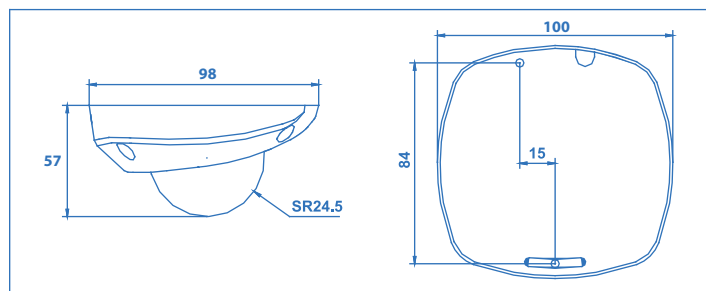

#### Easy setup

- Uses a true “3-Axis feature” which allows for optimization of the field of view level regardless of mounting location while maintaining horizontal view
- Power Over Ethernet – POE (802.3af)
- Polycarbonate dome with vandal resistance
- Saturation, brightness, contrast adjustable through client software or web browser
- Fixed Lens 2.8mm
- Built in microphone
- IP66 & IK10 rated for Outdoor use

#### Dimensional Diagrams