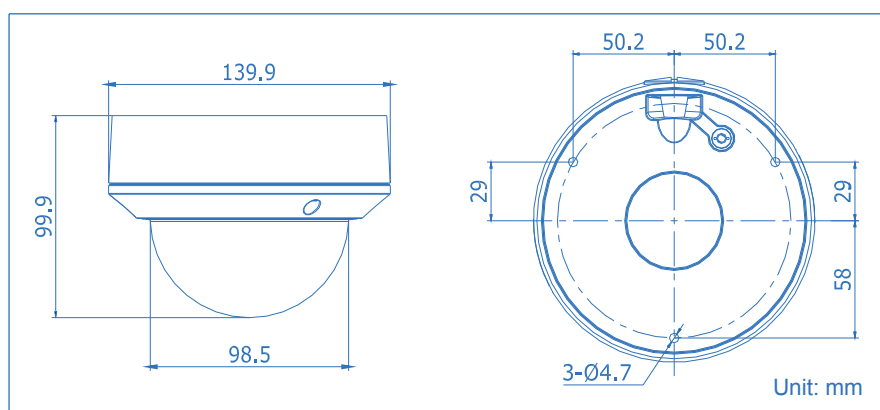

Camera Model	VD7477A
Features (Continued)	
Alarm Input / Alarm Output	1 ch / 1 ch
Audio Input / Output	1-ch Mic in or Line in / 1-ch interface
Image Settings	Saturation, brightness, contrast adjustable through client software or web browser
Network Storage	NAS – Network Storage Compatible
Alarm Trigger	Motion detection, network disconnect, IP address conflict, storage exception
Security	Password protection, watermark

Environmental	
Operating Temperature	-30 °C ~ 60 °C [-22 °F ~ 140 °F]
Electrical	
Input Voltage	12 VDC ± 10%, PoE (802.3af)
Power Consumption	Max. 5.5W
Physical	
Dimensions	140 x 100 mm
Protection	IP66 & IK10
Weight	1010g (2.22lbs)
Regulatory Certifications	FCC, CE, C-TICK, UL

Dimensional Diagrams