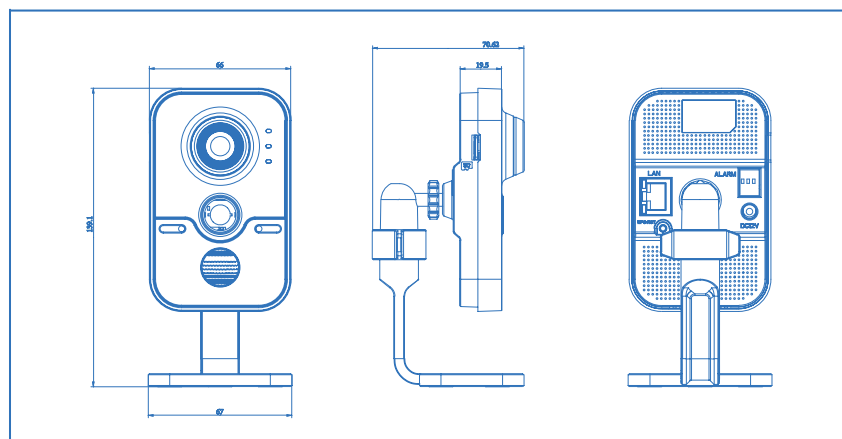

Specifications

Camera Model	VC7450
Features	
Image Sensor	1/2.8" Progressive Scan CMOS
Min. Illumination	0 Lux with IR
IR Range	15 metres
Shutter time	1/25s~1/100,000s
Lens	2.8mm @ F2.0 (4mm, 6mm optional)
Lens Mount	M12
Iris Mode	Fixed Iris
Extra Features	D-WDR, 3D DNR, BLC
Communication	1 x RJ45 Ethernet port
Day and Night	IR cut filter with auto switch
System Compatibility	ONVIF, PSIA, CGI
Video Compression	H.264 / MJPEG
Audio Compression	G.711 / G.726
Dual Stream	Yes
Max. Image Resolution	1920 x 1080
Frame Rate	50 Hz: 25 fps (1920x1080) ~ 25 fps (1280x720) 60 Hz: 30 fps (1920x1080) ~ 30 fps (1280x720)
ROI	Up to 4 settable areas
Local Storage	Built-in micro SD/SDHC slot, up to 64 GB

Camera Model	VC7450
Features (Continued)	
Image Settings	Saturation, brightness, contrast adjustable through client software or web browser
Network Storage	NAS – Network Storage Compatible
Alarm Trigger	Motion detection, network disconnect, IP address conflict, storage exception
Security	Password protection, watermark
Alarm Input / Output	1 ch / 1 ch
WiFi	IEEE 802.11b/g/n
PIR Detection	up to 10m at an angle of 80°

Environmental

Operating Temperature -30°C ~ 60°C (-22°F ~ 140°F)

Electrical

Input Voltage 12 VDC ± 10%

Power Consumption Max. 5W

Physical

Dimensions 67(W) x 132(H) x 92(D) mm

Weight 413 g (0.91 lbs)

Regulatory Certifications FCC, CE, C-TICK, UL

Dimensional Diagrams