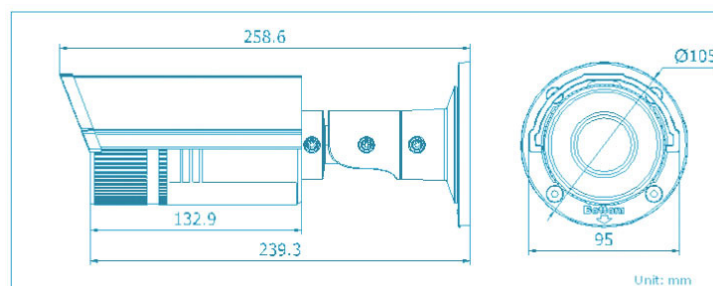

Camera Model	VB7755
Features	
Image Sensor	1/3" Progressive Scan CMOS
Min. Illumination	0 Lux with IR
IR Range	50 metres
Shutter time	1/25s (1/30s)~1/100,000s
Lens	2.8 ~ 12 mm @F1.4 Angle of view: 98° ~ 30.2°
Lens Mount	φ14
D-WDR	Digital Wide Dynamic Range
Local Storage	Built-in Micro SD/SDHC/SDXC slot, up to 128 GB
Communication	1 RJ45 Ethernet port
Day and Night	IR cut filter with auto switch
System Compatibility	ONVIF, PSIA, CGI
Video Compression	H.264/ MJPEG
Bit Rate	32 Kbps ~ 16 Mbps
Dual Stream	Yes
Max. Image Resolution	2048 x 1536
Frame Rate	50 Hz: 25fps (2560 x1960 ~ 1280 x 720) 60 Hz: 30fps (2560 x1960 ~ 1280 x 720)

Camera Model	VB7755
Features (Continued)	
Image Settings	Saturation, brightness, contrast adjustable through client software or web browser
Network Storage	NAS – Network Storage Compatible
Alarm Trigger	Motion detection, network disconnect, IP address conflict, storage exception
Security	Password protection, watermark
Environmental	
Operating Temperature	-30 °C ~ 60 °C (-22 °F ~ 140 °F)
Electrical	
Input Voltage	12 VDC ± 10%, PoE (802.3af)
Power Consumption	Max. 5.5W (7.5W with ICR on)
Physical	
Dimensions	95(W) x 105(H) x 258.6(D) mm
Weather Proof	IP66 & IK10 Vandal Proof
Weight	1200 g (2.64 lbs)
Regulatory Certifications	FCC, CE, C-TICK, UL

Dimensional Diagrams

IP Video Surveillance
 VB7755 Bullet Camera
5MP Full HD 1080p

Ordering Information

Camera Model	Camera Details
VB7755	5MP (2560 x1960) Full HD 1080p, True Day & Night, Varifocal 2.8 ~ 12mm, Dual Streaming, IP66, IK10, PoE, D-WDR, Fully cable managed 3-Axis Bracket, VMS Support, Mobile Support, NAS Network Storage Support, SD Card.