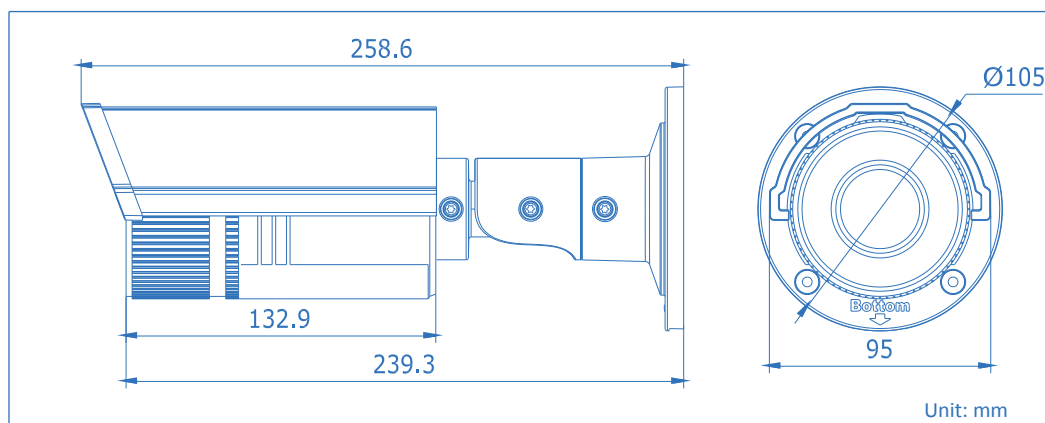

VB7475

IP 2MP Bullet

Full HD 1080p

IP Video Surveillance

VB7475 Bullet Camera

2MP Full HD 1080p

Easy setup

- Fully cable managed Housing and Bracket (IP67 rated)
- Power Over Ethernet – POE (802.3af)
- Varifocal Lens 2.8 ~ 12mm
- True Day & Night IR Cut filter with auto-switch
- Built-in IR Illuminator, Effective 50 metres
- Saturation, brightness, contrast adjustable through client software or web browser

Camera Model	VB7475
Features	
Image Sensor	1/2.8" Progressive Scan CMOS
Min. Illumination	0 Lux with IR
IR Range	50 metres
Shutter time	1/3s ~ 1/100,000s
Lens	2.8 ~ 12 mm @F1.4 Angle of view: 98° ~ 30.2°
Lens Mount	φ14
Wide Dynamic Range	120dB WDR
Local Storage	Built-in Micro SD slot, up to 128 GB
Communication	1 x RJ45 Ethernet port
Day and Night	IR cut filter with auto switch
System Compatibility	ONVIF, PSIA, CGI
Video Compression	H.264+/H.264/ MJPEG
Bit Rate	256 Kbps ~ 16 Mbps
Dual Stream	Yes
Max. Image Resolution	1920 x 1080

Dimensional Diagrams

IP Video Surveillance
 VB7475 Bullet Camera
2MP Full HD 1080p

Ordering Information

Camera Model	Camera Details
VB7475	2MP (1920 x 1080) Full HD 1080p, True Day & Night, Varifocal 2.8 ~ 12mm, Dual Streaming, IP66, PoE, 120dB WDR, Fully cable managed 3-Axis Bracket, (VMS, Mobile & NAS Network Storage Support), SD Card.
VB7675	4MP (2688 x 1520) Full HD 1080p, True Day & Night, Varifocal 2.8 ~ 12mm, Dual Streaming, IP66, PoE, 120dB WDR, Fully cable managed 3-Axis Bracket, (VMS, Mobile & NAS Network Storage Support), SD Card.