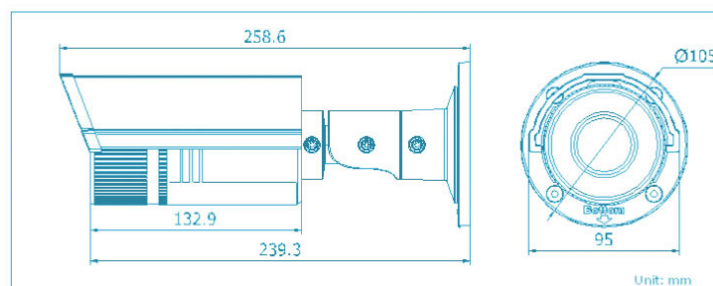

Specifications

Camera Model	VB7455
Features	
Image Sensor	1/3" Progressive Scan CMOS
Min. Illumination	0 Lux with IR
IR Range	50 metres
Shutter time	1/25s (1/30s)~1/100,000s
Lens	2.8 ~ 12 mm @F1.4 Angle of view: 98° ~ 30.2°
Lens Mount	φ14
D-WDR	Digital Wide Dynamic Range
Local Storage	Built-in Micro SD slot, up to 32 GB
Communication	1 RJ45 Ethernet port
Day and Night	IR cut filter with auto switch
System Compatibility	ONVIF, PSIA, CGI
Video Compression	H.264/ MJPEG
Bit Rate	32 Kbps ~ 16 Mbps
Dual Stream	Yes
Max. Image Resolution	1920 x 1080
Frame Rate	50 Hz: 25 fps (1920 x 1080), 25 fps (1280 x 720) 60 Hz: 30 fps (1920 x 1080), 30 fps (1280 x 720)

Camera Model	VB7455
Features (Continued)	
Image Settings	Saturation, brightness, contrast adjustable through client software or web browser
Network Storage	NAS – Network Storage Compatible
Alarm Trigger	Motion detection, network disconnect, IP address conflict, storage exception
Security	Password protection, watermark
Environmental	
Operating Temperature	-30 °C ~ 60 °C (-22 °F ~ 140 °F)
Electrical	
Input Voltage	12 VDC ± 10%, PoE (802.3af)
Power Consumption	Max. 5.5W (7.5W with ICR on)
Physical	
Dimensions	95(W) x 105(H) x 258.6(D) mm
Protection	IP66 & IK10 Vandal Proof
Weight	1200 g (2.64 lbs)
Regulatory Certifications	FCC, CE, C-TICK, UL

Dimensional Diagrams