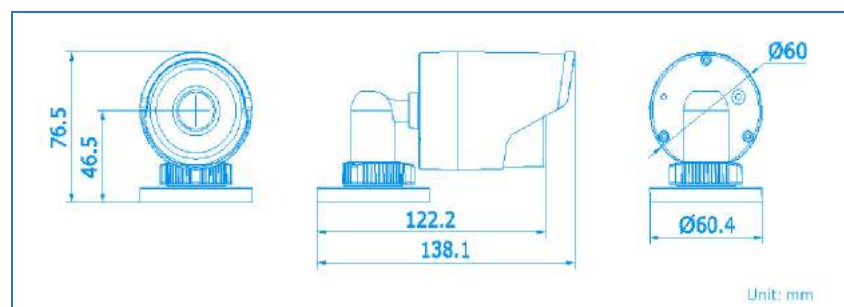

Specifications

Camera Model	VB6451W
Features	
Image Sensor	1/3" Progressive Scan CMOS
Min. Illumination	0 Lux with IR
IR Range	30 metres
Shutter time	1/25s~1/100,000s
Lens	4mm @ F1.2 (6mm, 12mm optional)
Lens Mount	M12
Iris Mode	Fixed Iris
PTZ	ePTZ
Communication	1 x RJ45 Ethernet port
Day and Night	IR cut filter with auto switch
System Compatibility	ONVIF, PSIA, CGI
Video Compression	H.264 / MPEG4 / MJPEG
Bit Rate	32 Kbps ~ 16 Mbps
Dual Stream	Yes
Max. Image Resolution	1920 x 1080
Frame Rate	50 Hz: 25 fps (1920 x 1080), 25 fps (1280 x 720) 60 Hz: 30 fps (1920 x 1080), 30 fps (1280 x 720)
Image Settings	Saturation, brightness, contrast adjustable through client software or web browser

Camera Model	VB6451W
Features (Continued)	
Network Storage	NAS – Network Storage Compatible
Alarm Trigger	Motion detection, network disconnect, IP address conflict, storage exception
Security	Password protection, watermark
Wireless Standards	IEEE802.11b, 802.11g, 802.11n
Wireless Security	64/128-bit WEP, WPA/WPA2, WPA-PSK/WPA2-PSK, WPS

Environmental

Operating Temperature -10°C ~ 60°C (14°F ~ 140°F)

Electrical

Input Voltage 12 VDC ± 10%, PoE (802.3af)

Power Consumption Max. 4W (ICR On: Max. 5.5W)

Physical

Dimensions 60.4(W) x 76.5(H) x 138.1(D) mm

Weather Proof IP66

Weight 300 g (0.66 lbs)

Regulatory Certifications FCC, CE, C-TICK, UL

Dimensional Diagrams

VIDEOTEKNIKA SRL – SANSEPOLCRO (AR) VIA DEL PETRETO 4 CAP 52037

Videoteknika SRL (Perugia) Registered in Chambers of Commerce, Arezzo, Italy, Registration No. 21761

Website: www.videoteknika.com

Email: sales@videoteknika.com