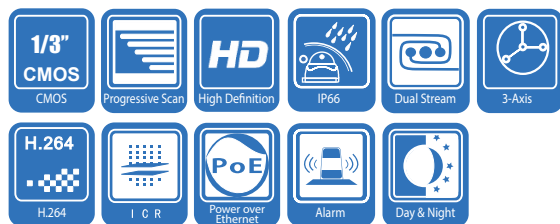

Supported Software

The Camera is supported by the Videoteknika VVMS-*Xpert*™ VMS. The VVMS-*Xpert*™ VMS is a modular Video Management Software dedicated for Videoteknika IP cameras expandable up to 1024 Channels per server. A 64 Ch version VVMS-*Advanced*™ is supplied as a free bundled software with all Videoteknika IP Cameras. VVMS-*Mobile*™ is also available on Iphone and Android applications. Videoteknika IP cameras are supported by various leading software development VMS partners.

Main Features

- Full HD (1080p) Real time video
- Up to 2 Megapixel (1920 x 1080) Resolution
- 1/3" progressive scan CMOS
- Built-in IR Illuminator, Effective 30 metres
- True Day & Night IR Cut filter with auto-switch
- Fixed Lens 4mm (Optional 6mm, 12mm)
- Dual Simultaneous Streaming
- Supported Video Compressions : MJPEG / MPEG-4 / H.264
- Fully cable managed Housing and Bracket (IP66 rated)
- Power Over Ethernet (POE)
- WiFi (IEEE802.11b, 802.11g, 802.11n)
- Supports ePTZ for data efficiency
- NAS – Network Storage Compatible
- ONVIF,PSIA,CGI compatible
- Videoteknika – VVMS-*Advanced*™ VMS software included
- Videoteknika – VVMS-*Mobile*™ supported on App Store

VB6451W

IP 2MP WiFi Mini Bullet

Full HD 1080p

VIDEOTEKNIKA SRL – SANSEPOLCRO (AR) VIA DEL PETRETO 4 CAP 52037
Videoteknika SRL (Perugia) Registered in Chambers of Commerce, Arezzo, Italy, Registration No. 21761
Website: www.videoteknika.com Email: sales@videoteknika.com