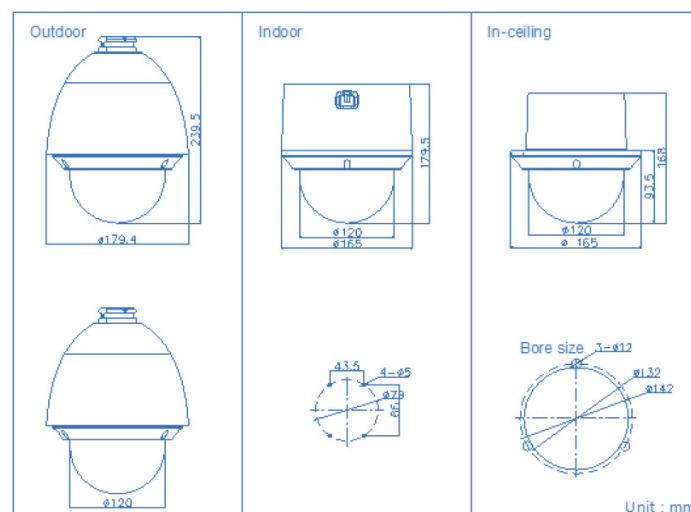

Camera Model	VS7415
Features (Continued)	
Max. Image Resolution	1920 x 1080
Frame Rate	50Hz: 25 fps (1920 x 1080)
Supported Image Compression	H.264 / MJPEG
Audio Compression	G.711a,u / G.726
Protocols	IPv4/IPv6, HTTP, HTTPS, 802.1X, QoS, FTP, SMTP, UPnP, SNMP, DNS, DDNS, NTP, RTSP, RTP, TCP, UDP, IGMP, ICMP, DHCP, PPPoE.
No. of Users	Up to 32 users (3 Levels)
Dual Stream	Supported
Mini SD Card	Supports Manual / Alarm REC, up to 64GB
User Levels	Administrator, Camera control, Live view only
Security Measures	User (ID and PW), Host (MAC address)
Camera Control	Pan/Tilt, Zoom, Focus via mouse from Videoteknika VMS Software
Network Storage	NAS – Network Storage Compatible
ROI & SVC	Supported
Simultaneous Live Views	6
Environmental	
Operating Temperature	-30 °C ~ 65 °C (-22 °F ~ 150 °F)
Electrical	
Input Voltage	AC 24V / PoE+
Power Consumption	18W max
Physical	
Dimensions	180x 240mm (Outdoor)
Weatherproof	IP66, Lightning, Surge & Voltage Transient protection
Weight	2.05 kg (4.5lbs)
Regulatory Certifications	
	FCC, CE, C-TICK, UL

Dimensional Diagrams