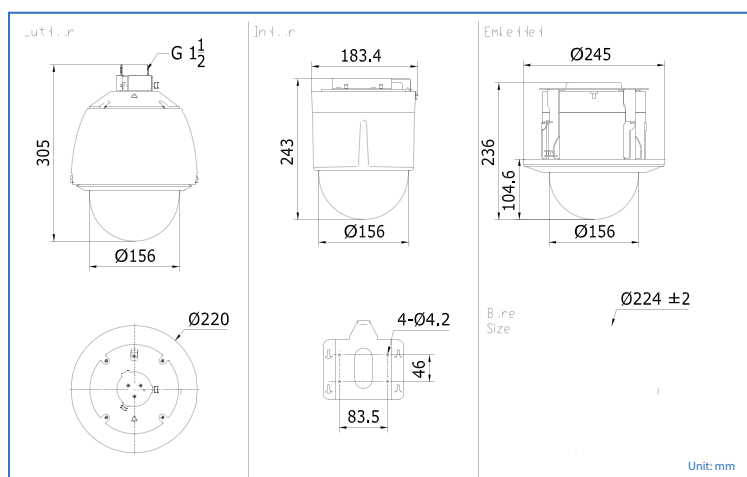

### Physical

Dimensions 8.66 x 12.02 in. (220 x 305 mm)

Weatherproof Rating IP66 rated

Vandal proof Rating IK10 rated

Weight 5kg (11.02lbs)

**Regulatory Certifications** FCC, CE, C-TICK, UL

## Dimensional Diagrams