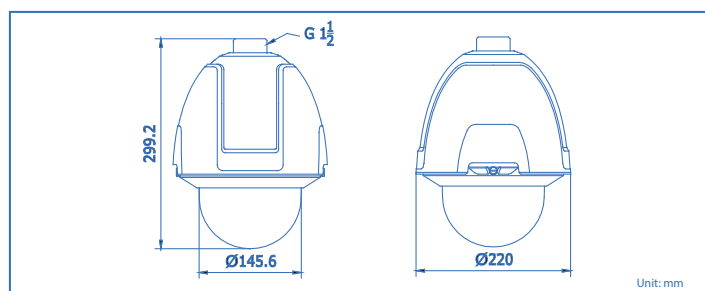

Camera Model	VS 6155
Features (Continued)	
Ethernet	10Base-T / 100Base-TX, RJ45 connector
Max.Image Resolution	1920 x 1080
Frame Rate	50Hz: 25 fps (1920 x 1080)
Supported Image Compressions	H.264
Audio Compression	G.711 / 16kbps
Audio Mode	OFF/Audio input/Audio output
Protocols	TCP/IP, HTTP, DHCP, DNS, RTP / RTCP, PPPoE (FTP, SMTP, NTP, SNMP optional)
No. of Users	Up to 6 simultaneous user
Dual Stream	Supported
Mini SD Card	Supports Manual / Alarm REC, up to 32GB
User Levels	Administrator, Camera control, Live view only
Security Measures	User (ID and PW), Host (MAC address)
Camera Control	Pan/Tilt, Zoom, Focus via mouse from <i>endura</i>™ VMS Software
Network Storage	NAS – Network Storage Compatible
Date & Time Display	Multiple International Format
Presets Namings	Individual via <i>endura</i>™ VMS Software
RS-485 Protocols	Videoteknika proprietary, Pelco-P, Pelco-D

Environmental	
Operating Temperature	-30°C ~ 65°C (-22°F ~ 149°F)
Electrical	
Input Voltage	24V AC (12V DC optional)
Power Consumption	50W max
Physical	
Dimensions	9.08x 13.84 in. (230.6x 351.5 mm)
Weatherproof Rating	IP66 rated
Weight	5.5kg (12.13lbs)
Regulatory Certifications	FCC, CE, C-TICK, UL

Dimensional Diagrams