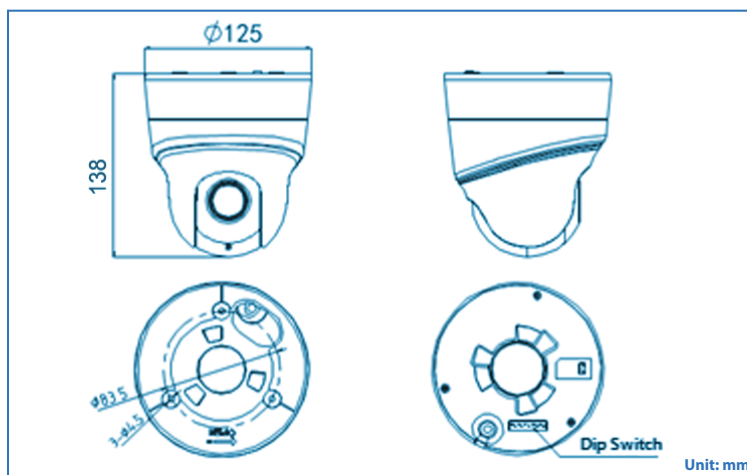

Camera Model	VS6225
Features (Continued)	
Supported Image Compressions	H.264/MJPEG
Audio Compression	G.711u / G.711a / G.726 / G.722
Protocols	IPv4/IPv6, HTTP, HTTPS, 802.1X, QoS, FTP, SMTP, UPnP, SNMP, DNS, DDNS, NTP, RTSP, RTP, TCP, UDP, IGMP, ICMP, DHCP, PPPoE
No. of Users	32; (Up to 20 simultaneous user)
Dual Stream	Supported
Mini SD Card	Up to 128GB Micro SD/SDHC/SDXC card
User Levels	Administrator, Camera control, Live view only
Security Measures	User (ID and PW), Host (MAC address)
Camera Control	Pan/Tilt, Zoom, Focus via mouse from VVMS Software
Network Storage	NAS – Network Storage Compatible
Detection Features	Intrusion & Cross-Line Detection
Region of Interest	4 x ROI (adjustable areas)
Wi-Fi Standards	IEEE802.11b, 802.11g, 802.11n
Wi-Fi Range	Up to 50 metres
Environmental	
Operating Temperature	-10°C ~ 50°C
Electrical	
Input Voltage	DC 12V / PoE
Power Consumption	Max. 9W/6W (IR On)
Physical	
Dimensions	Ø 125 x 138 mm
Weatherproof Rating	IP66 rated
Weight	675g (0.68lbs)
Regulatory Certifications	FCC, CE, C-TICK, UL

Dimensional Diagrams