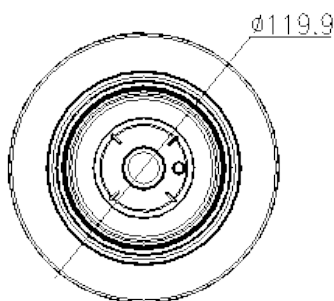

# VF7650A

## 4 Megapixel Fisheye Network Camera

### Dimensions

### Accessories

MODEL	VF7650A
<b>Camera</b>	
Image Sensor	1/3" Progressive Scan CMOS
Min. Illumination	Color: 0.01lux @(F1.2, AGC ON) B/W: 0.001lux @(F1.2, AGC ON), 0 lux with IR
Shutter Time	1/3 s to 1/100,000 s
Lens	1.6mm, F1.6 Angle of view: 186°(horizontal), 106°(vertical) , M12 Lens Mount
IR Range	15 metres
Day & Night	Electronic
<b>Compression Standard</b>	
Video Compression	H.264/MJPEG
H.264 Compression Profile	Baseline Profile / Main Profile
Bit Rate	32 Kbps – 8 Mbps
<b>Image</b>	
Max. Image Resolution	2560 x 1440
Frame Rate	50Hz: 12.5fps (2560 x 1440), 25fps(1920x1080, 1280x720) 60Hz: 15fps (2560 x 1440), 30fps(1920x1080, 1280x720)
Digital Noise Reduction	3D DNR
Image Setting	Saturation, Brightness, Contrast , Hue, Sharpness, AGC, White Balance
Day/Night Switch	Auto/ Scheduled/ Alarm Trigger
<b>Network</b>	
Network Storage	NAS (Support NFS,SMB/CIFS)
Alarm Trigger	Cross-Line, Intrusion detection, Motion detection, Dynamic analysis, Tampering alarm, Network disconnect, IP address conflict, Storage exception
Protocols	TCP/IP, ICMP, HTTP, HTTPS, FTP, DHCP, DNS, DDNS, RTP, RTSP, RTCP, PPPoE, NTP, UPnP, SMTP, SNMP, IGMP, 802.1X, QoS, IPv6, Bonjour
Security	User Authentication, Watermark, IP address filtering, Anonymous access
Standard	ONVIF, PSIA, CGI, ISAPI
<b>Interface</b>	
Communication Interface	1 x RJ45 10M/100M Ethernet interface , 1 x RS485 interface 2 Way Audio is supported
Onboard Storage	Built-in Micro SD/SDHC/SDXC slot, up to 64 GB
<b>General</b>	
Operating Conditions	-10°C ~ 40°C
Power Supply	DC12V ± 10% / PoE (802.3af)
Power Consumption	Max. 6W
Mount Type	Ceiling / Wall / Table
Software Dewarping	By web component or client
Dimensions (mm)	ø120x 42 mm
Weight	625g