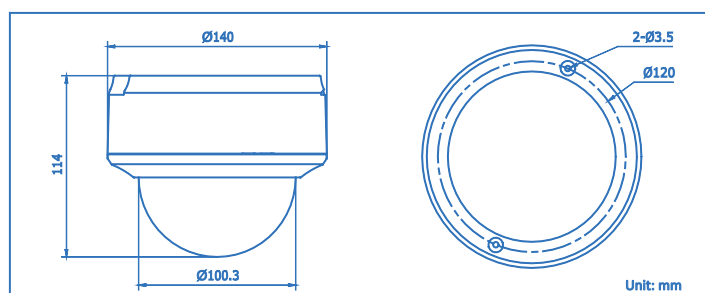

Camera Model	VD6576
Features (Continued)	
Image Settings	Saturation, brightness, contrast adjustable through client software or web browser
Network Storage	NAS – Network Storage Compatible
Alarm Trigger	Motion detection, network disconnect, IP address conflict, storage exception
Security	Password protection, watermark
Alarm Input / Alarm Output	2 / 2
Audio Input / Output	1-ch microphone input / 1-ch audio interface

Environmental	
Operating Temperature	-10 °C ~ 60 °C (14 °F ~ 140 °F)
Electrical	
Input Voltage	12 VDC ± 10%, PoE (802.3af)
Power Consumption	7W max. (7.5W max. with IR cut filter on)
Physical	
Dimensions	5.51 x 4.49 in. (140 x 114 mm)
Ingress & Impact Protection	IP66 & IK10
Weight	1400g (3.09lbs)
Regulatory Certifications	FCC, CE, C-TICK, UL

Dimensional Diagrams