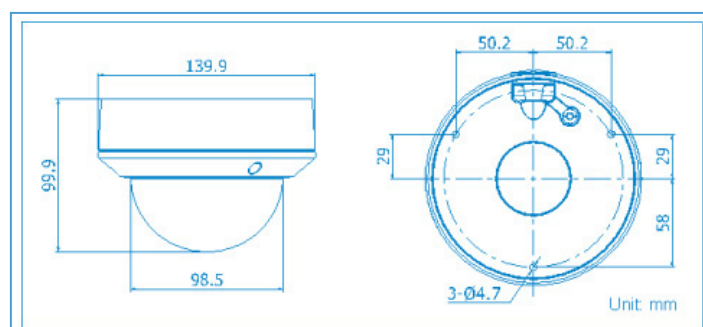

Dimensional Diagrams

IP Video Surveillance
 VD6457 Dome Camera
2MP Full HD 1080p

Ordering Information

Camera Model	Camera Details
VD6457	2 MP (1920 x 1080) Full HD 1080p Real Time IP Dome, True Day & Night (ICR), Varifocal 2.8 ~ 12mm, Dual Streaming, PoE, 3-Axis, Vandal Proof, VMS Support, Mobile Support, NAS Network Storage Support, SD Card Support..