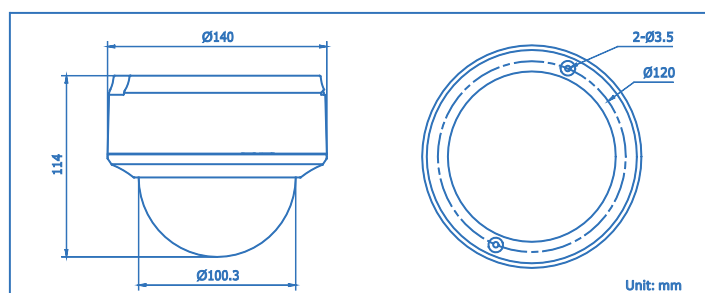

Camera Model	VD6276
Features (Continued)	
Image Settings	Saturation, brightness, contrast adjustable through client software or web browser
Network Storage	NAS – Network Storage Compatible
Alarm Trigger	Motion detection, network disconnect, IP address conflict, storage exception
Security	Password protection, watermark
Alarm Input / Alarm Output	2 / 2
Audio Input / Output	1-ch microphone input / 1-ch audio interface

Environmental	
Operating Temperature	-10 °C ~ 60 °C (14 °F ~ 140 °F)
Electrical	
Input Voltage	12 VDC ± 10%, PoE (802.3af)
Power Consumption	7W max.
Physical	
Dimensions	5.51 x 4.49 in. (140 x 114 mm)
Impact Protection	up to IK10
Weight	1400g (3.09lbs)
Regulatory Certifications	FCC, CE, C-TICK, UL

Dimensional Diagrams