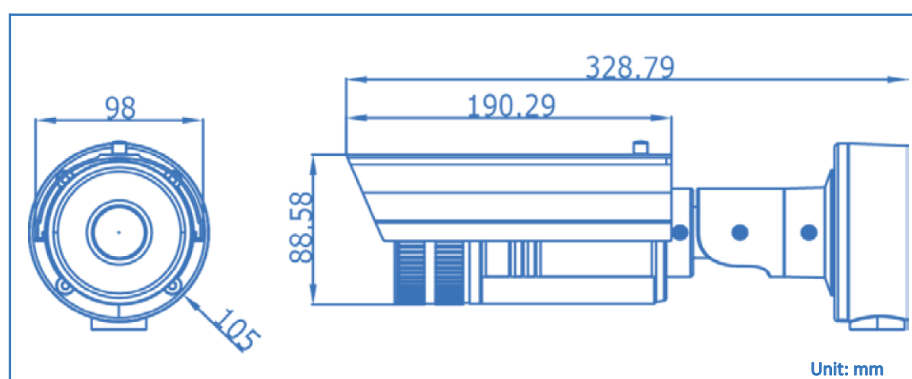

Camera Model	VB8275
Features (Continued)	
ROI	Up to 4 settable areas
Wide Dynamic Range	120dB WDR
Network Storage	NAS – Network Storage Compatible
Alarm Trigger	Motion, Face, Intrusion detection, Tampering Alarm, Defocus, Network Disconnect, IP Address Conflict
Security	User Auth, Watermark, IP Address Filtering
Alarm Input / Output	1 ch / 1 ch
Audio Input / Output	1-ch Mic in or Line in / 1-ch interface
Communication	RJ45 Ethernet port, RS-485

Environmental	
Operating Temperature	-30 °C ~ 60 °C (-22 °F ~ 140 °F)
Electrical	
Input Voltage	12 VDC ± 10%, PoE (802.3af)
Power Consumption	11W max.
Physical	
Dimensions	98(W) x 105(H) x 329(D) mm
Weight	1720g (3.79 lbs)
Weatherproof	IP66
Regulatory Certifications	FCC, CE, C-TICK, UL

Dimensional Diagrams