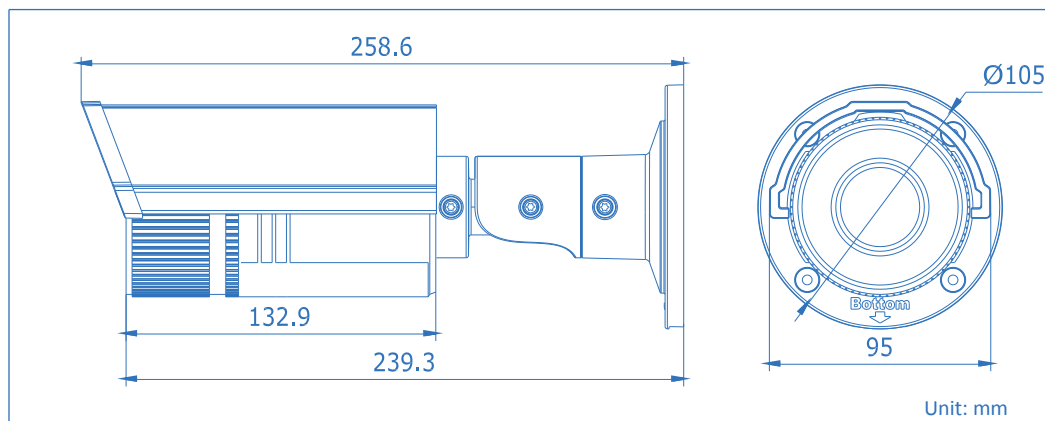

VB7475

IP 2MP Bullet

Full HD 1080p

IP Video Surveillance

VB7475 Bullet Camera

2MP Full HD 1080p

Easy setup

- Fully cable managed Housing and Bracket (IP66 rated)
- Power Over Ethernet – POE (802.3af)
- Varifocal Lens 2.8 ~ 12mm
- True Day & Night IR Cut filter with auto-switch
- Built-in IR Illuminator, Effective 50 metres
- Saturation, brightness, contrast adjustable through client software or web browser

Dimensional Diagrams

IP Video Surveillance
 VB7475 Bullet Camera
2MP Full HD 1080p

Ordering Information

| Camera Model | Camera Details |
|---------------|--|
| VB7475 | 2MP (1920 x 1080) Full HD 1080p, True Day & Night, Varifocal 2.8 ~ 12mm, Dual Streaming, IP66, PoE, 120dB WDR, Fully cable managed 3-Axis Bracket, (VMS, Mobile & NAS Network Storage Support), SD Card. |
| VB7675 | 4MP (2688 x 1520) Full HD 1080p, True Day & Night, Varifocal 2.8 ~ 12mm, Dual Streaming, IP66, PoE, 120dB WDR, Fully cable managed 3-Axis Bracket, (VMS, Mobile & NAS Network Storage Support), SD Card. |