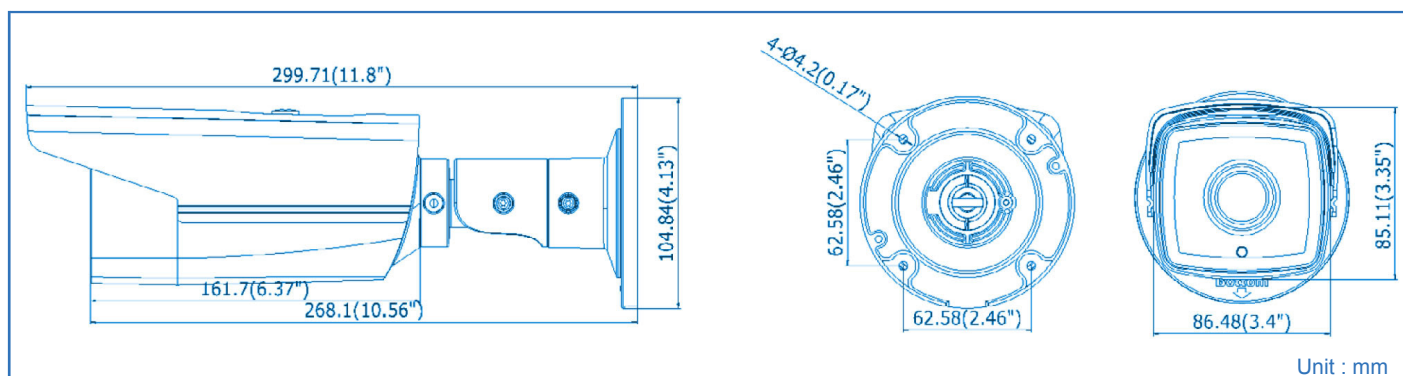

Typical Camera Locations	VB7451
Retail	Yes
Banking	Yes
Airports	Yes
Hotels & Hospitals	Yes
Parking garages	Yes
Traffic Surveillance	Yes
Perimeter Protection	Yes
Stadiums	Yes
Playgrounds	Yes

Camera Model	VB7451
Features (Continued)	
Image Settings	Saturation, brightness, contrast adjustable through client software or web browser
Network Storage	NAS – Network Storage Compatible
Alarm Trigger	Motion detection, network disconnect, IP address conflict, storage exception
Security	Password protection, watermark
OSD Features	3D-DNR, BLC, ROI, etc.
Communication	1 x RJ45 (10/100M Ethernet Interface)
Local Storage	Built-in micro SD/SDHC slot, up to 64 GB
Environmental	
Operating Temperature	-30°C ~ 60°C (-22°F ~ 140°F)
Electrical	
Input Voltage	12 VDC ± 10%, PoE (802.3af)
Power Consumption	ICR On: Max. 7W
Physical	
Dimensions	302(W) x 106(H) mm
Weather Proof	IP66
Weight	1225 g (2.7 lbs)
Regulatory Certifications	
	FCC, CE, C-TICK, UL

Dimensional Diagrams