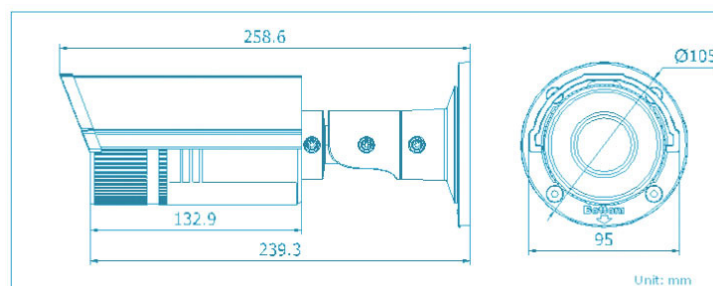

Specifications

Camera Model	VB7255
Features	
Image Sensor	1/3" Progressive Scan CMOS
Min. Illumination	0 Lux with IR
IR Range	50 metres
Shutter time	1/25s (1/30s)~1/100,000s
Lens	2.8 ~ 12 mm @F1.4 Angle of view: 98° ~ 30.2°
Lens Mount	φ14
D-WDR	Digital Wide Dynamic Range
Local Storage	Built-in Micro SD slot, up to 32 GB
Communication	1 RJ45 Ethernet port
Day and Night	IR cut filter with auto switch
System Compatibility	ONVIF, PSIA, CGI
Video Compression	H.264/ MJPEG
Bit Rate	32 Kbps ~ 16 Mbps
Dual Stream	Yes
Max. Image Resolution	1280 x 960
Frame Rate	50 Hz: 25 fps (1280 x 960), 25 fps (1280 x 720) 60 Hz: 30 fps (1280 x 960), 30 fps (1280 x 720)

Camera Model	VB7255
Features (Continued)	
Image Settings	Saturation, brightness, contrast adjustable through client software or web browser
Network Storage	NAS – Network Storage Compatible
Alarm Trigger	Motion detection, network disconnect, IP address conflict, storage exception
Security	Password protection, watermark
Environmental	
Operating Temperature	-30 °C ~ 60 °C (-22 °F ~ 140 °F)
Electrical	
Input Voltage	12 VDC ± 10%, PoE (802.3af)
Power Consumption	Max. 5.5W (7.5W with ICR on)
Physical	
Dimensions	95(W) x 105(H) x 258.6(D) mm
Weather Proof	IP66
Weight	1200 g (2.64 lbs)
Regulatory Certifications	FCC, CE, C-TICK, UL

Dimensional Diagrams