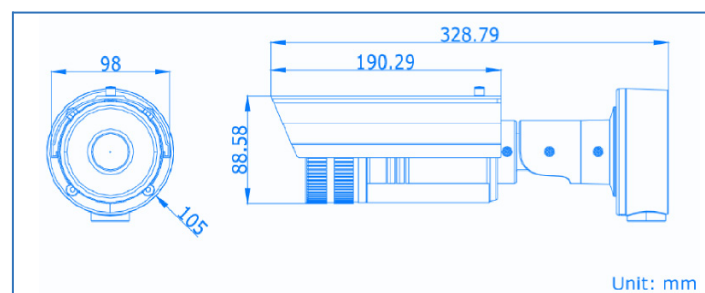

Physical

Dimensions	98(W) x 88.58(H) x 328.79(D) mm
Weather Proof	IP66
Weight	1700 g (3.75 lbs)

Regulatory Certifications	FCC, CE, C-TICK, UL
----------------------------------	---------------------

Dimensional Diagrams