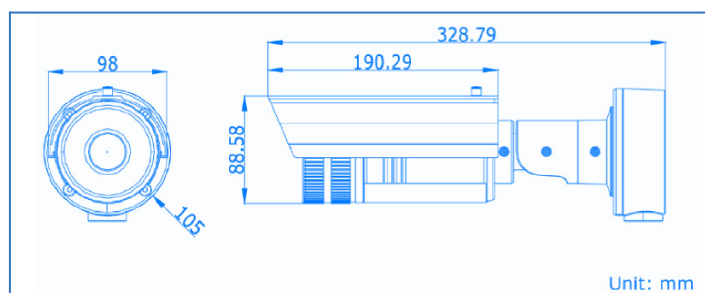

Specifications

Camera Model	VB6575
Features	
Image Sensor	1/3" Progressive Scan CMOS
Min. Illumination	0 Lux with IR
IR Range	50 metres
Shutter time	1/25s~1/100,000s
Lens	2.7 ~ 9 mm @F1.6 Angle of view: 101° ~ 30.4°
Lens Mount	φ14
Auto Iris	DC drive
PTZ	ePTZ
Communication	1 RJ45 Ethernet port
Day and Night	IR cut filter with auto switch
Wide Dynamic Range	120dB WDR
Digital Noise Reduction	3D DNR
System Compatibility	ONVIF, PSIA, CGI
Video Compression	H.264 / MPEG4 / MJPEG
Bit Rate	32 Kbps ~ 16 Mbps
Audio Compression	G.711
Dual Stream	Yes
Max. Image Resolution	2048 x 1536

Camera Model	VB6575
Features (Continued)	
Frame Rate	50 Hz: 25 fps (1920 x 1080), 25 fps (1600 x 1200) 60 Hz: 30 fps (1920 x 1080), 30 fps (1600 x 1200)
Image Settings	Saturation, brightness, contrast adjustable through client software or web browser
Network Storage	NAS – Network Storage Compatible
Alarm Trigger	Motion detection, network disconnect, IP address conflict, storage exception
Security	Password protection, watermark
Local Storage	Built-in SD/SDHC slot, up to 32 GB
Environmental	
Operating Temperature	-25 °C ~ 60 °C (12 °F ~ 140 °F)
Electrical	
Input Voltage	12 VDC ± 10%, PoE (802.3af)
Power Consumption	Max. 9.5 W
Physical	
Dimensions	98(W) x 88.58(H) x 328.79(D) mm
Weather Proof	IP66
Weight	1700 g (3.75 lbs)
Regulatory Certifications	FCC, CE, C-TICK, UL

Dimensional Diagrams