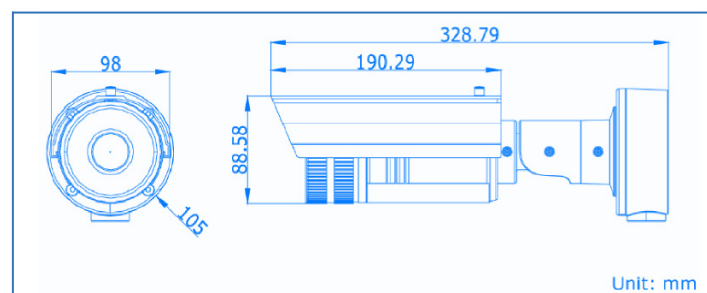

Specifications

Camera Model	VB6555
Features	
Image Sensor	1/2.5" Progressive Scan CMOS
Min. Illumination	0 Lux with IR
IR Range	50 metres
Shutter time	1/25s~1/100,000s
Lens	2.7 ~ 9 mm @F1.2 Angle of view: 101° ~ 30.4°
Lens Mount	φ14
Auto Iris	DC drive
PTZ	ePTZ
Communication	1 RJ45 Ethernet port / 1 RS-485 interface
Day and Night	IR cut filter with auto switch
System Compatibility	ONVIF, PSIA, CGI
Video Compression	H.264 / MPEG4 / MJPEG
Bit Rate	32 Kbps ~ 16 Mbps
Audio Compression	G.711
Dual Stream	Yes
Max. Image Resolution	2048 x 1536
Frame Rate	50 Hz: 25 fps (1920 x 1080), 25 fps (1600 x 1200) 60 Hz: 30 fps (1920 x 1080), 30 fps (1600 x 1200)

Camera Model	VB6555
Features (Continued)	
Image Settings	Saturation, brightness, contrast adjustable through client software or web browser
Network Storage	NAS – Network Storage Compatible
Alarm Trigger	Motion detection, network disconnect, IP address conflict, storage exception
Security	Password protection, watermark
Alarm Input / Alarm Output	1 / 1
Audio Input / Output	1-ch audio interface / 1-ch audio interface

Environmental

Operating Temperature	-10 °C ~ 60 °C (14 °F ~ 140 °F)

Electrical

Input Voltage	12 VDC ± 10%, PoE (802.3af)
Power Consumption	Max. 8.5 W

Physical

Dimensions	98(W) x 88.58(H) x 328.79(D) mm
Weather Proof	IP66
Weight	1700 g (3.75 lbs)

Regulatory Certifications	FCC, CE, C-TICK, UL

Dimensional Diagrams