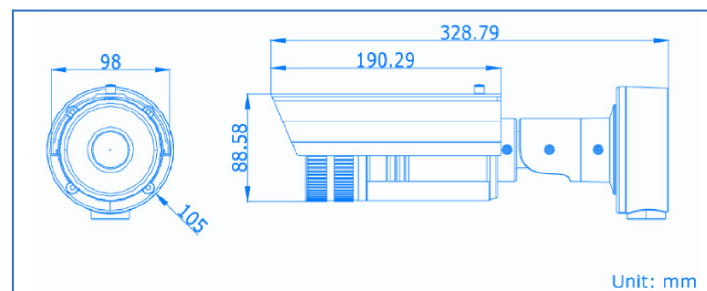

Specifications

Camera Model	VB6355
Features	
Image Sensor	1/3" Progressive Scan CMOS
Min. Illumination	0 Lux with IR
IR Range	50 metres
Shutter time	1/25s~1/100,000s
Lens	2.7 ~ 9 mm @F1.2 Angle of view: 101° ~ 30.4°
Lens Mount	φ14
Auto Iris	DC drive
PTZ	ePTZ
Communication	1 RJ45 Ethernet port / 1 RS-485 interface
Day and Night	IR cut filter with auto switch
System Compatibility	ONVIF, PSIA, CGI
Video Compression	H.264 / MPEG4 / MJPEG
Bit Rate	32 Kbps ~ 16 Mbps
Audio Compression	G.711
Dual Stream	Yes
Max. Image Resolution	1600 x 1200
Frame Rate	50 Hz: 25 fps (1280 x 960), 25 fps (1280 x 720) 60 Hz: 30 fps (1280 x 960), 30 fps (1280 x 720)

Camera Model	VB6355
Features (Continued)	
Image Settings	Saturation, brightness, contrast adjustable through client software or web browser
Network Storage	NAS – Network Storage Compatible
Alarm Trigger	Motion detection, network disconnect, IP address conflict, storage exception
Security	Password protection, watermark
Alarm Input / Alarm Output	1 / 1
Audio Input / Output	1-ch audio interface / 1-ch audio interface
Local Storage	Built-in SD/SDHC slot, up to 32 GB
Environmental	
Operating Temperature	-10 °C ~ 60 °C (14 °F ~ 140 °F)
Electrical	
Input Voltage	12 VDC ± 10%, PoE (802.3af)
Power Consumption	Max. 8.5 W
Physical	
Dimensions	98(W) x 88.58(H) x 328.79(D) mm
Weather Proof	IP66
Weight	1700 g (3.75 lbs)
Regulatory Certifications	
	FCC, CE, C-TICK, UL

Dimensional Diagrams