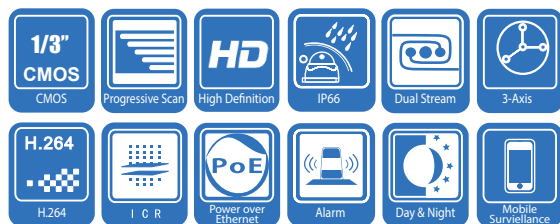

Dual Streaming

The VB6355 allows for dual independent streaming images to pass through the video coder. The resolution, frame rate and bit rate can be set independently on both streams. The main application for dual streams allows for high resolution and high frame rate streaming for recording while allowing lower resolution and frame rate for computer browsing and mobile device applications.

Supported Software

The VB6355 is supported by the Videoteknika *endura*™ VMS. The *endura*™ VMS is a modular Video Management Software dedicated for Videoteknika IP cameras expandable up to 256 Channels per server. A 32 Channel version of Endura is supplied as a free bundled software with all Videoteknika IP Cameras. *endura mobile*™ is also available on Iphone, Android and Blackberry applications. Videoteknika IP cameras are supported by varies leading software development VMS partners.

Main Features

- HD (720p) Real time video
- Up to 2 Megapixel (1600 x 1200) Resolution
- 2-Way Audio
- 1/3" progressive scan CMOS
- Built-in IR Illuminator, Effective 50 metres
- True Day & Night IR Cut filter with auto-switch
- Varifocal Lens 2.7 ~ 9mm
- Dual Simultaneous Streaming
- Supported Video Compressions : MJPEG / MPEG-4 / H.264
- Fully cable managed Housing and Bracket (IP66 rated)
- Power Over Ethernet (POE)
- Supports ePTZ for data efficiency
- NAS – Network Storage Compatible
- ONVIF,PSIA,CGI compatible
- Built-in Micro SD / SDHC card slot for local storage
- Videoteknika – *endura*™ VMS software included
- Videoteknika – *endura mobile*™ supported on App Store

VB6355

IP 2MP Bullet

HD 720p

IP Video Surveillance

VB6355 Bullet Camera

2MP HD 720p

Easy setup

- Fully cable managed Housing and Bracket (IP66 rated)
- Power Over Ethernet – POE (802.3af)
- Varifocal Lens 2.7 ~ 9mm
- True Day & Night IR Cut filter with auto-switch
- Built-in IR Illuminator, Effective 50 metres
- Saturation, brightness, contrast adjustable through client software or web browser