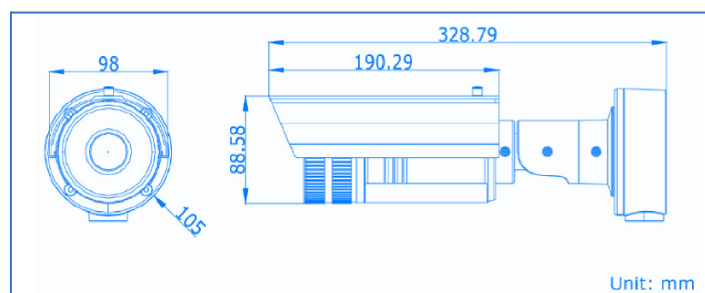

Specifications

Camera Model	VB6255
Features	
Image Sensor	1/3" Progressive Scan CMOS
Min. Illumination	0 Lux with IR
IR Range	50 metres
Shutter time	1/25s~1/100,000s
Lens	2.7 ~ 9 mm @F1.2 Angle of view: 101° ~ 30.4°
Lens Mount	φ14
Auto Iris	DC drive
PTZ	ePTZ
Communication	1 RJ45 Ethernet port / 1 RS-485 interface
Day and Night	IR cut filter with auto switch
System Compatibility	ONVIF, PSIA, CGI
Video Compression	H.264 / MPEG4 / MJPEG
Bit Rate	32 Kbps ~ 16 Mbps
Audio Compression	G.711
Dual Stream	Yes
Max. Image Resolution	1280 x 960
Frame Rate	50 Hz: 25 fps (1280 x 960), 25 fps (1280 x 720) 60 Hz: 30 fps (1280 x 960), 30 fps (1280 x 720)

Camera Model	VB6255
Features (Continued)	
Image Settings	Saturation, brightness, contrast adjustable through client software or web browser
Network Storage	NAS – Network Storage Compatible
Alarm Trigger	Motion detection, network disconnect, IP address conflict, storage exception
Security	Password protection, watermark
Alarm Input / Alarm Output	1 / 1
Audio Input / Output	1-ch audio interface / 1-ch audio interface

Environmental	
Operating Temperature	-10 °C ~ 60 °C (14 °F ~ 140 °F)
Electrical	
Input Voltage	12 VDC ± 10%, PoE (802.3af)
Power Consumption	Max. 10.5W
Physical	
Dimensions	98(W) x 88.58(H) x 328.79(D) mm
Weather Proof	IP66
Weight	1700 g (3.75 lbs)
Regulatory Certifications	FCC, CE, C-TICK, UL

Dimensional Diagrams